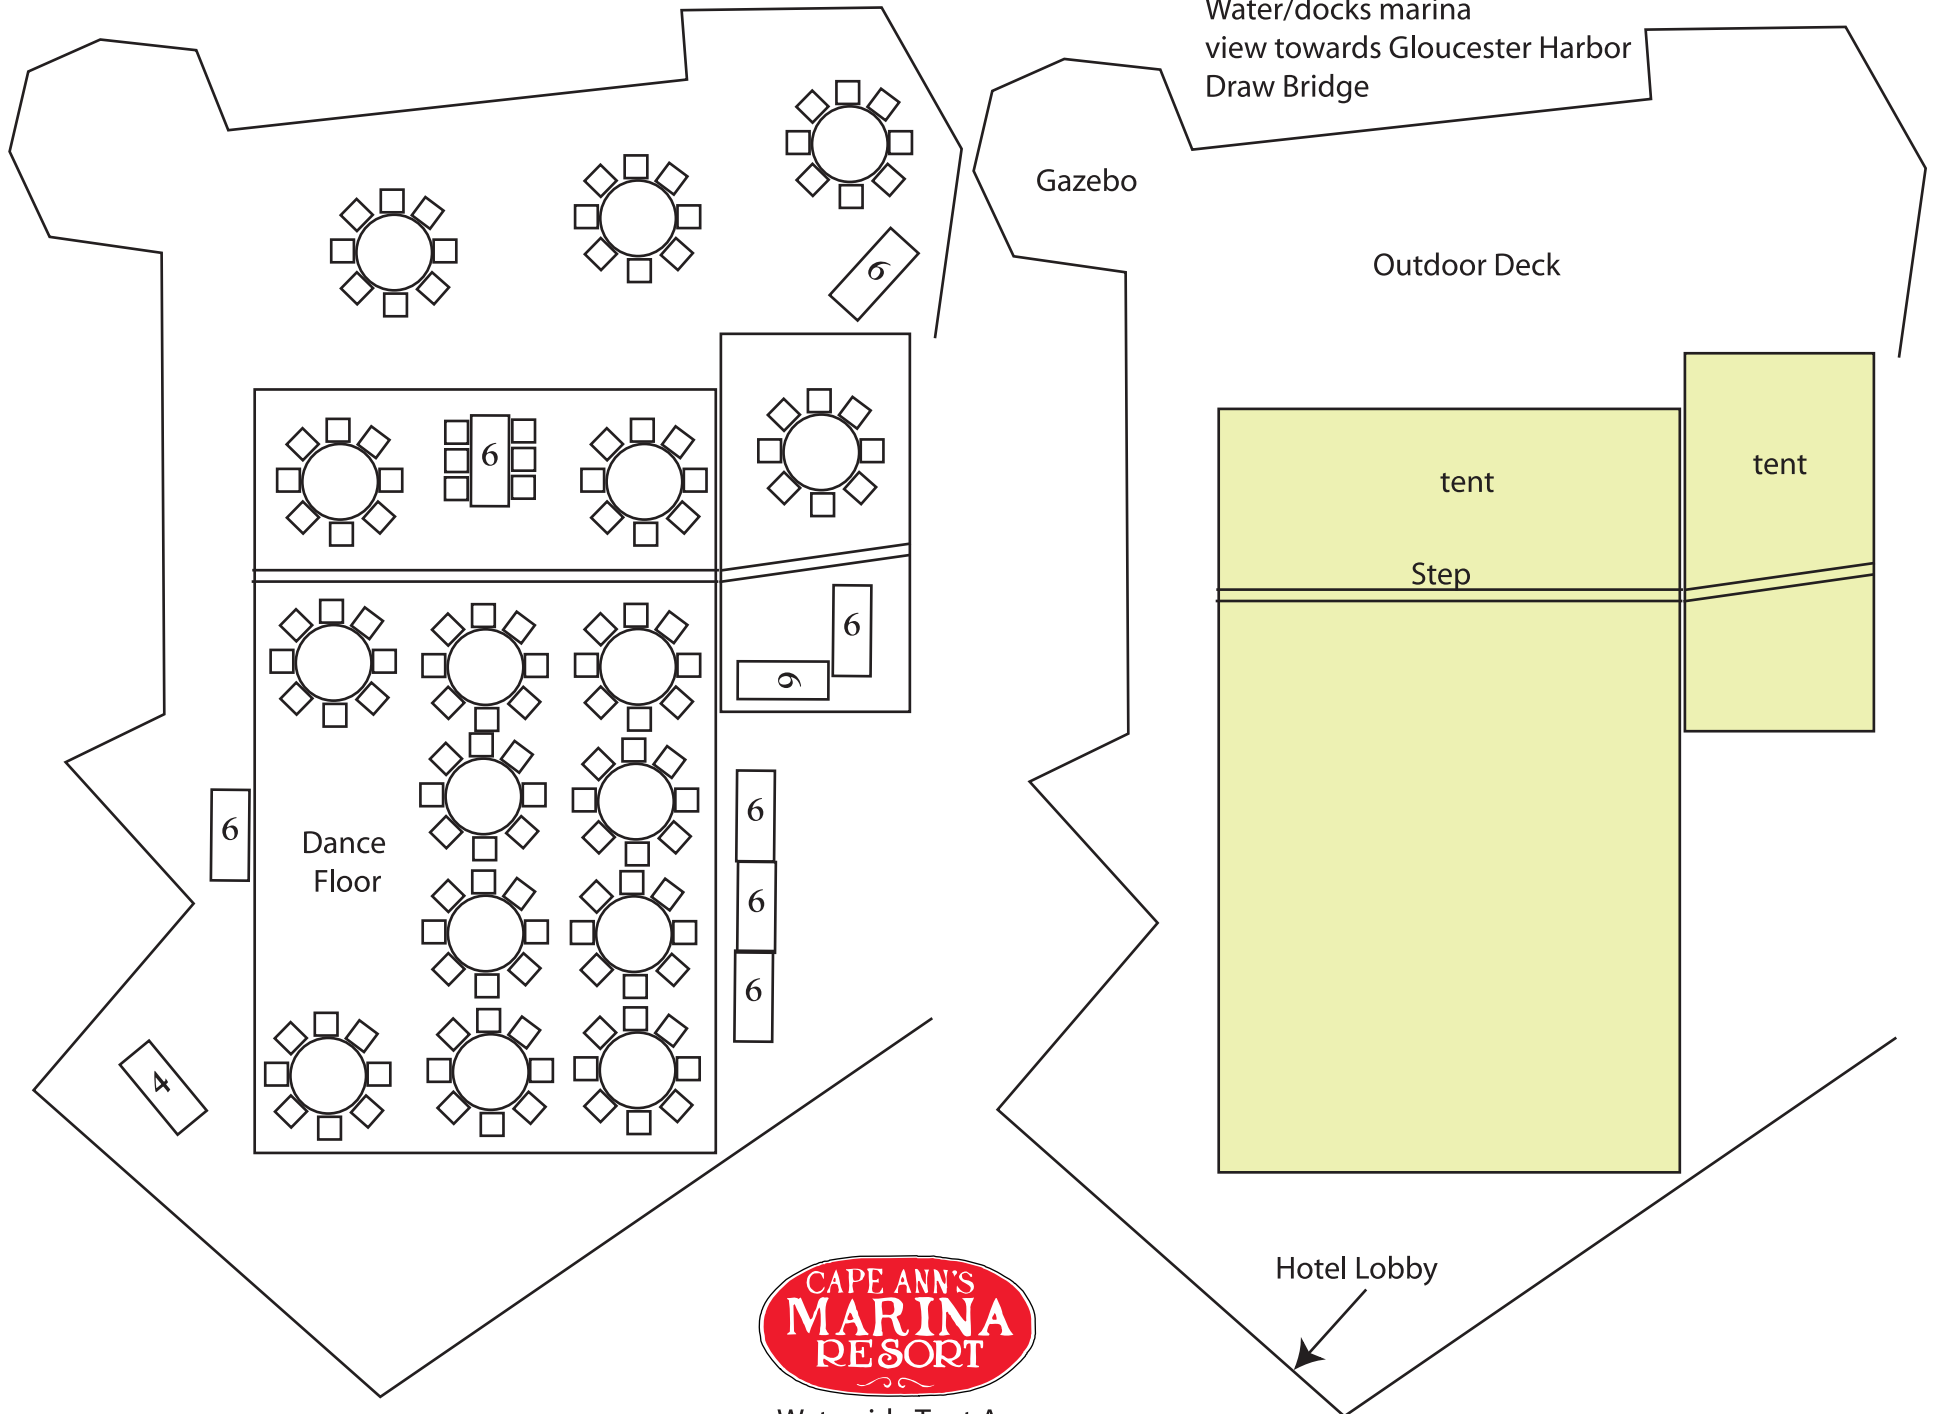

Floor Plan for 100 people

Waterside Tent Area