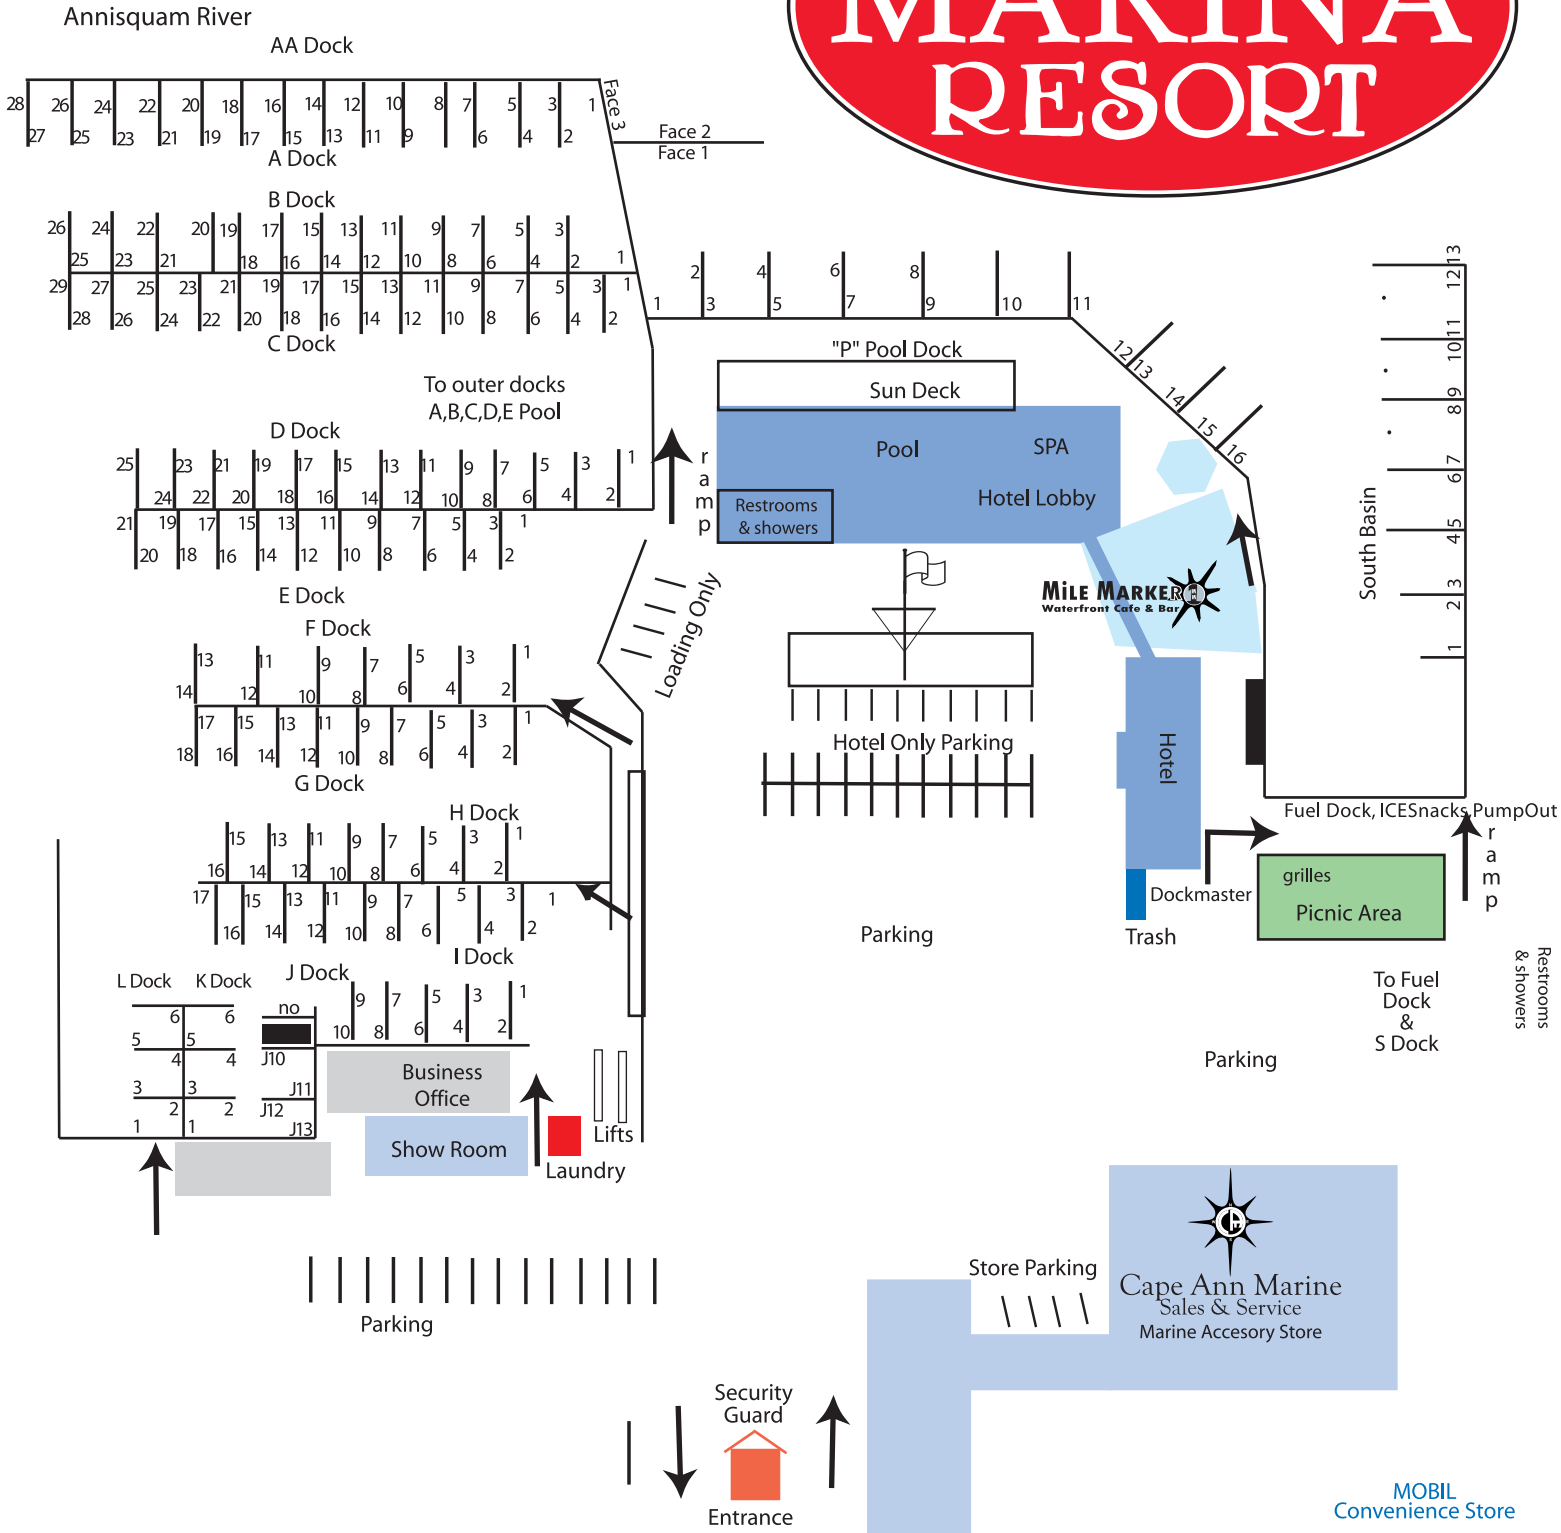

Welcome!

← to 128 Essex Essex Avenue - Route 133 To Downtown →

Causeway Liquors & Restaurant
Gloucester Cinema